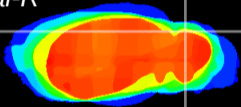

Coronal

Sagittal-R

Sagittal-L

ViBrism: CX19515
Horizontal

Cb lobe