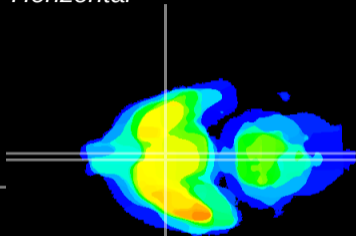

Coronal

Sagittal-R

Sagittal-L

ViBrism: CX19516
Horizontal

SCN