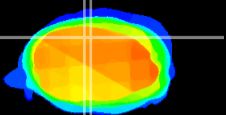

Coronal

Sagittal-R

Sagittal-L

ViBrism: CX19521
Horizontal

Cb vermis