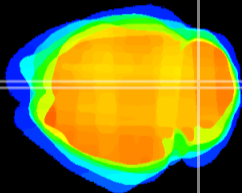

Coronal

Sagittal-R

Sagittal-L

ViBrism: CX19521
Horizontal

Cb vermis