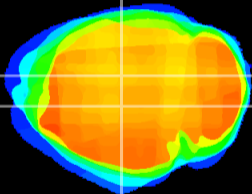

Coronal

Sagittal-R

Sagittal-L

ViBrism: CX19521
Horizontal

DG