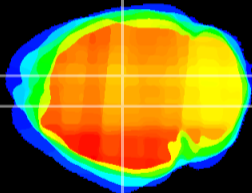

Coronal

Sagittal-R

Sagittal-L

ViBrism: CX19522
Horizontal

DG