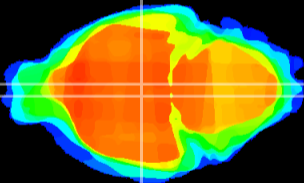

Coronal

Sagittal-R

Sagittal-L

ViBrism: CX19528
Horizontal

DM