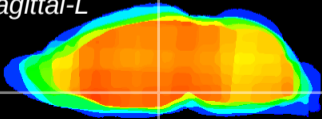

Coronal

Sagittal-R

Sagittal-L

ViBrism: CX19528
Horizontal

DM