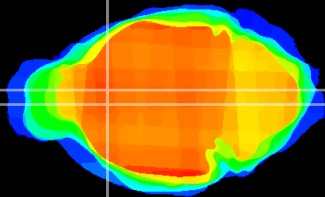

Coronal

Sagittal-R

Sagittal-L

ViBrism: CX19528
Horizontal

LS