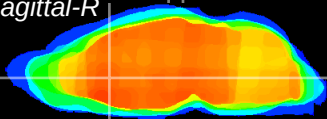

Coronal

Sagittal-R

Sagittal-L

ViBrism: CX19528
Horizontal

LS