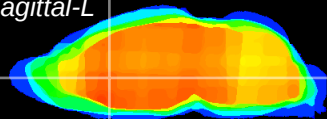

Coronal

Sagittal-R

Sagittal-L

ViBrism: CX19528
Horizontal

LS