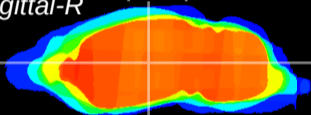

Coronal

Sagittal-R

Sagittal-L

ViBrism: CX19529
Horizontal

VPM/VPL