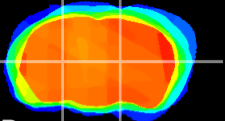

Coronal

Sagittal-R

Sagittal-L

ViBrism: CX19529
Horizontal

VPM/VPL