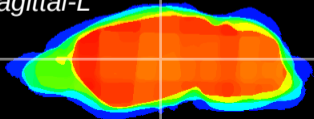

Coronal

Sagittal-R

Sagittal-L

ViBrism: CX19529
Horizontal

VPM/VPL