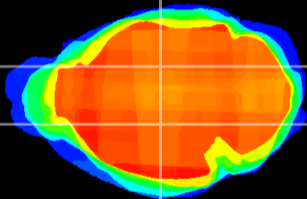

Coronal

Sagittal-R

Sagittal-L

ViBrism: CX19529
Horizontal

VPM/VPL