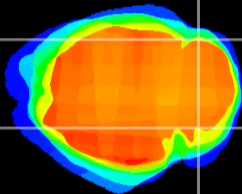

Coronal

Sagittal-R

Sagittal-L

ViBrism: CX19530
Horizontal

Cb lobe