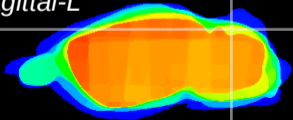

Coronal

Sagittal-R

Sagittal-L

ViBrism: CX19530
Horizontal

Cb lobe