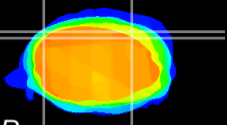

Coronal

Sagittal-R

Sagittal-L

ViBrism: CX19530
Horizontal

Cb lobe