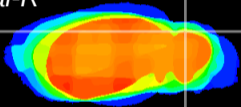

Coronal

Sagittal-R

Sagittal-L

ViBrism: CX19530
Horizontal

Cb lobe