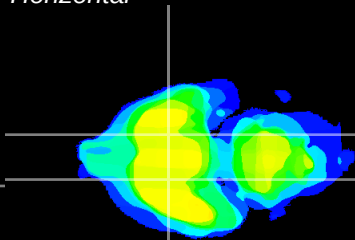

Coronal

Sagittal-R

Sagittal-L

ViBrism: CX19537
Horizontal

S0