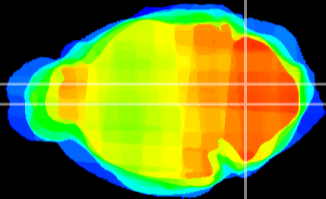

Coronal

Sagittal-R

Sagittal-L

ViBrism: CX19539
Horizontal

MVe