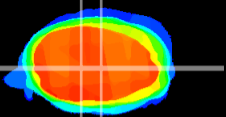

Coronal

Sagittal-R

Sagittal-L

ViBrism: CX19539
Horizontal

MVe