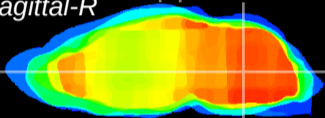

Coronal

Sagittal-R

Sagittal-L

ViBrism: CX19539
Horizontal

MVe