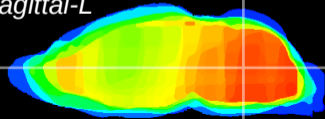

Coronal

Sagittal-R

Sagittal-L

ViBrism: CX19539
Horizontal

MVe