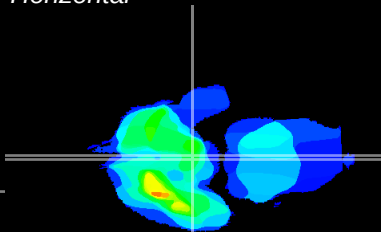

Coronal

Sagittal-R

Sagittal-L

ViBrism: CX19541
Horizontal

ME