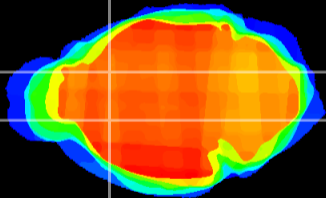

Coronal

Sagittal-R

Sagittal-L

ViBris: CX19545
Horizontal

CPU medial