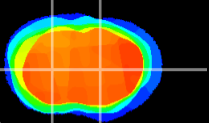

Coronal

Sagittal-R

Sagittal-L

ViBris: CX19545
Horizontal

CPU medial