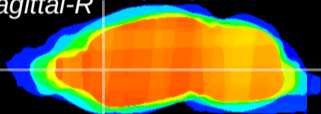

Coronal

Sagittal-R

Sagittal-L

ViBris: CX19545
Horizontal

CPU medial