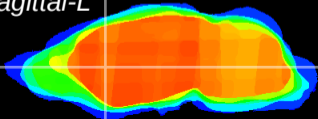

Coronal

Sagittal-R

Sagittal-L

ViBris: CX19545
Horizontal

CPU medial