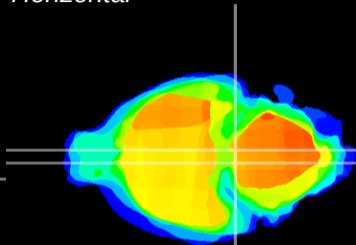

Coronal

Sagittal-R

Sagittal-L

ViBrism: CX19546
Horizontal

Pn