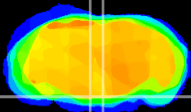

Coronal

Sagittal-R

Sagittal-L

ViBrism: CX19546
Horizontal

Pn