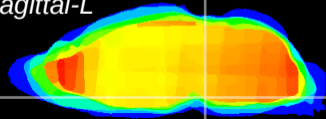

Coronal

Sagittal-R

Sagittal-L

ViBrism: CX19546
Horizontal

Pn