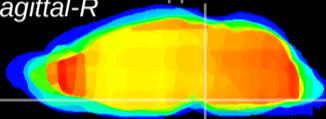

Coronal

Sagittal-R

Sagittal-L

ViBrism: CX19546
Horizontal

Pn