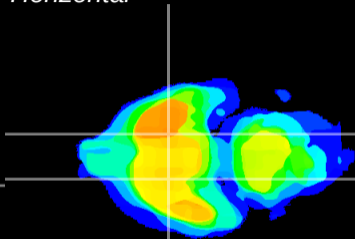

Coronal

Sagittal-R

Sagittal-L

ViBrism: CX19546
Horizontal

S0