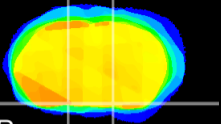

Coronal

Sagittal-R

Sagittal-L

ViBrism: CX19546
Horizontal

S0