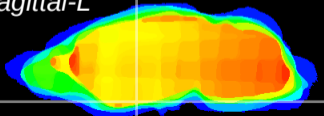

Coronal

Sagittal-R

Sagittal-L

ViBrism: CX19546
Horizontal

S0