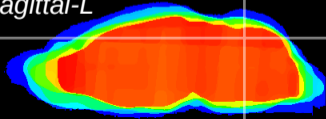

Coronal

Sagittal-R

Sagittal-L

ViBrism: CX19547
Horizontal

Cb vermis