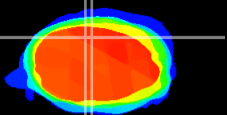

Coronal

Sagittal-R

Sagittal-L

ViBrism: CX19547
Horizontal

Cb vermis