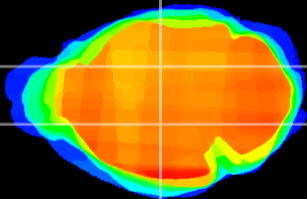

Coronal

Sagittal-R

Sagittal-L

ViBrism: CX19548
Horizontal

VPM/VPL