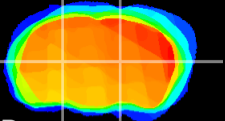

Coronal

Sagittal-R

Sagittal-L

ViBrism: CX19548
Horizontal

VPM/VPL