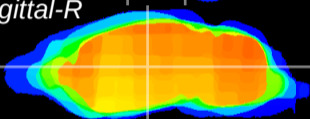

Coronal

Sagittal-R

Sagittal-L

ViBrism: CX19548
Horizontal

VPM/VPL