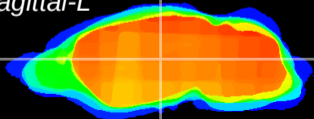

Coronal

Sagittal-R

Sagittal-L

ViBrism: CX19548
Horizontal

VPM/VPL