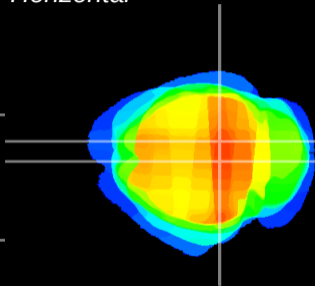

Coronal

Sagittal-R

Sagittal-L

ViBrism: CX19549
Horizontal

SC