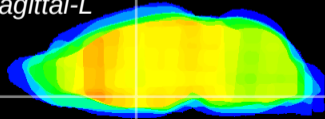

Coronal

Sagittal-R

Sagittal-L

ViBriSm: CX19550
Horizontal

SPa dorsal