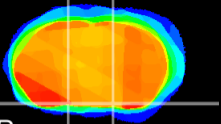

Coronal

Sagittal-R

Sagittal-L

ViBrism: CX19554
Horizontal

S0