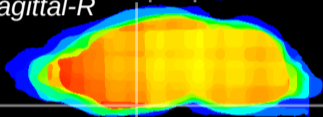

Coronal

Sagittal-R

Sagittal-L

ViBrism: CX19554
Horizontal

S0