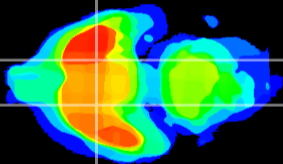

Coronal

Sagittal-R

Sagittal-L

ViBrism: CX19554
Horizontal

S0