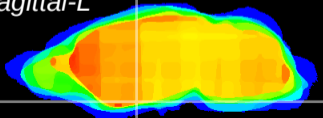

Coronal

Sagittal-R

Sagittal-L

ViBrism: CX19554
Horizontal

S0