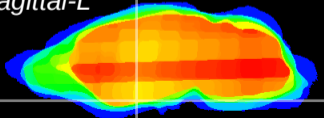

Coronal

Sagittal-R

Sagittal-L

ViBriSM: CX19555
Horizontal

S0