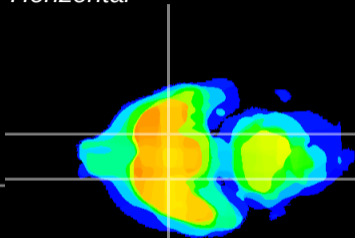

Coronal

Sagittal-R

Sagittal-L

ViBriSM: CX19555
Horizontal

S0