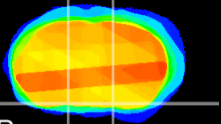

Coronal

Sagittal-R

Sagittal-L

ViBriSM: CX19555
Horizontal

S0