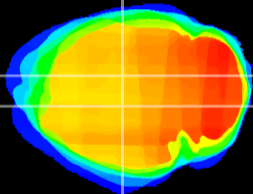

Coronal

Sagittal-R

Sagittal-L

ViBrism: CX19558
Horizontal

DG