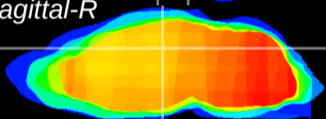

Coronal

Sagittal-R

Sagittal-L

ViBrism: CX19558
Horizontal

DG