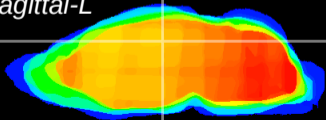

Coronal

Sagittal-R

Sagittal-L

ViBrism: CX19558
Horizontal

DG