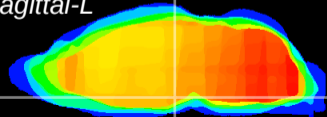

Coronal

Sagittal-R

Sagittal-L

ViBrism: CX19558
Horizontal

M