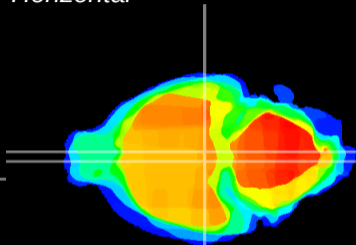

Coronal

Sagittal-R

Sagittal-L

ViBrism: CX19558
Horizontal

M