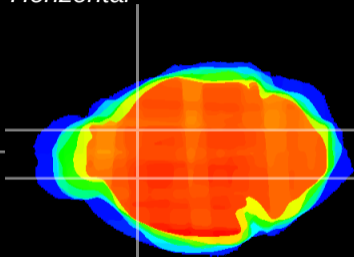

Coronal

Sagittal-R

Sagittal-L

ViBriSM: CX19561
Horizontal

CPU medial