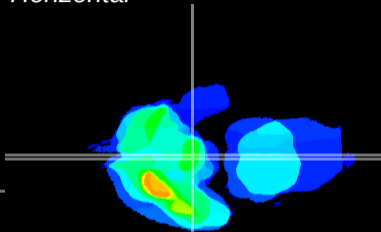

Coronal

Sagittal-R

Sagittal-L

ViBrism: CX19563
Horizontal

ME