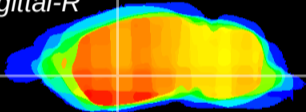

Coronal

Sagittal-R

Sagittal-L

ViBrism: CX19576
Horizontal

GP