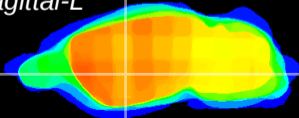

Coronal

Sagittal-R

Sagittal-L

ViBrism: CX19576
Horizontal

GP