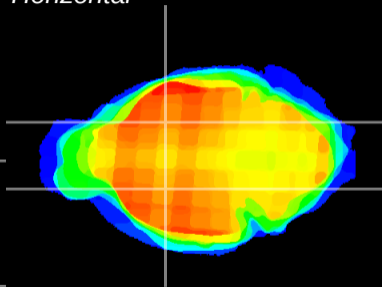

Coronal

Sagittal-R

Sagittal-L

ViBrism: CX19576
Horizontal

GP