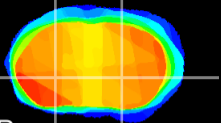

Coronal

Sagittal-R

Sagittal-L

ViBrism: CX19576
Horizontal

GP