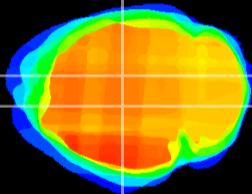

Coronal

Sagittal-R

Sagittal-L

ViBrism: CX19580
Horizontal

DG