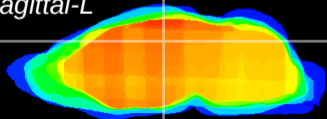

Coronal

Sagittal-R

Sagittal-L

ViBrism: CX19580
Horizontal

DG