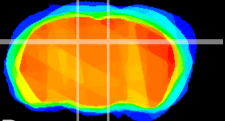

Coronal

Sagittal-R

Sagittal-L

ViBrism: CX19580
Horizontal

DG