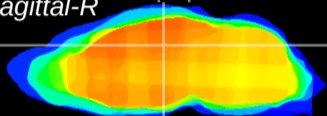

Coronal

Sagittal-R

Sagittal-L

ViBrism: CX19580
Horizontal

DG