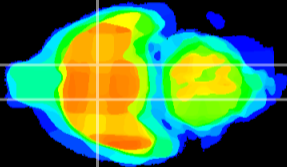

Coronal

Sagittal-R

Sagittal-L

ViBrism: CX19580
Horizontal

LH