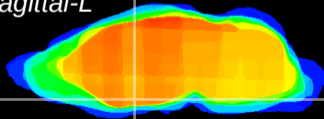

Coronal

Sagittal-R

Sagittal-L

ViBrism: CX19580
Horizontal

LH