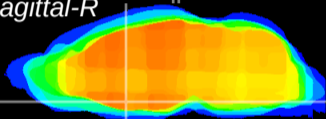

Coronal

Sagittal-R

Sagittal-L

ViBrism: CX19580
Horizontal

MPA