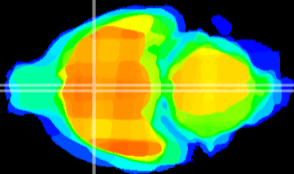

Coronal

Sagittal-R

Sagittal-L

ViBrism: CX19580
Horizontal

MPA