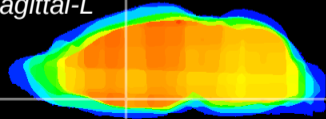

Coronal

Sagittal-R

Sagittal-L

ViBrism: CX19580
Horizontal

MPA