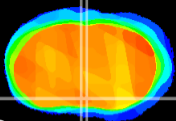

Coronal

Sagittal-R

Sagittal-L

ViBrism: CX19580
Horizontal

MPA