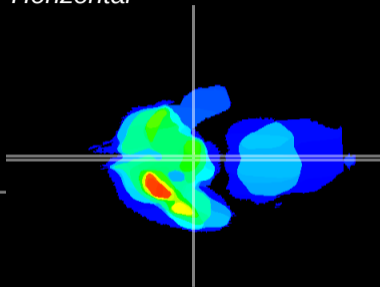

Coronal

Sagittal-R

Sagittal-L

ViBrism: CX19582
Horizontal

ME