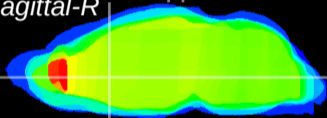

Coronal

Sagittal-R

Sagittal-L

ViBrism: CX19591
Horizontal

LS