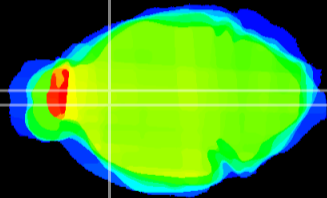

Coronal

Sagittal-R

Sagittal-L

ViBrism: CX19591
Horizontal

LS