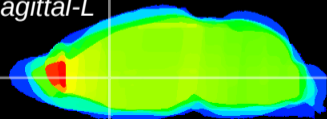

Coronal

Sagittal-R

Sagittal-L

ViBrism: CX19591
Horizontal

LS