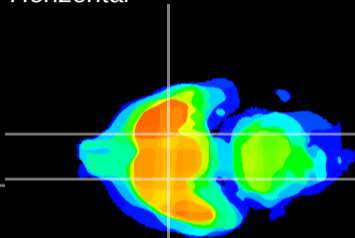

Coronal

Sagittal-R

Sagittal-L

ViBrism: CX19597
Horizontal

S0