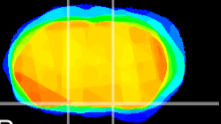

Coronal

Sagittal-R

Sagittal-L

ViBrism: CX19597
Horizontal

S0