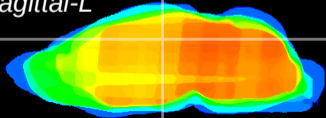

Coronal

Sagittal-R

Sagittal-L

ViBrism: CX19600
Horizontal

DG