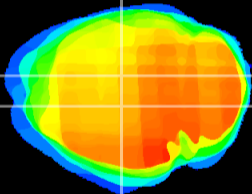

Coronal

Sagittal-R

Sagittal-L

ViBrism: CX19600
Horizontal

DG