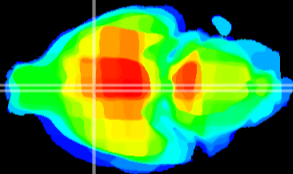

Coronal

Sagittal-R

Sagittal-L

ViBrisM: CX19601  
Horizontal

MPA