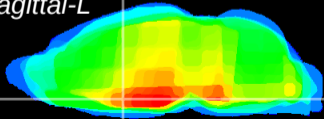

Coronal

Sagittal-R

Sagittal-L

ViBrisM: CX19601  
Horizontal

MPA