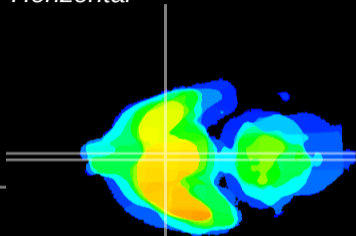

Coronal

Sagittal-R

Sagittal-L

ViBriSM: CX19606
Horizontal

SCN