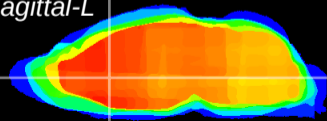

Coronal

Sagittal-R

Sagittal-L

ViBrism: CX19608
Horizontal

LS