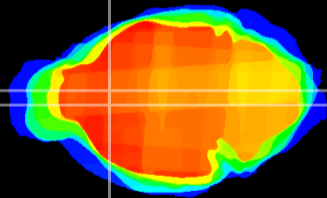

Coronal

Sagittal-R

Sagittal-L

ViBrism: CX19608
Horizontal

LS