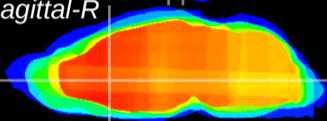

Coronal

Sagittal-R

Sagittal-L

ViBrism: CX19608
Horizontal

LS