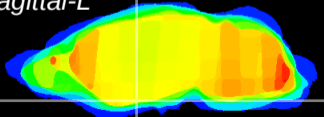

Coronal

Sagittal-R

Sagittal-L

ViBrism: CX19611
Horizontal

S0