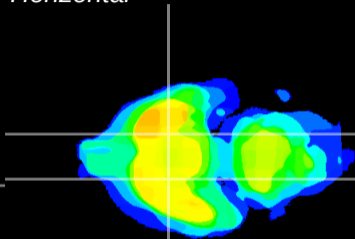

Coronal

Sagittal-R

Sagittal-L

ViBrism: CX19611
Horizontal

S0