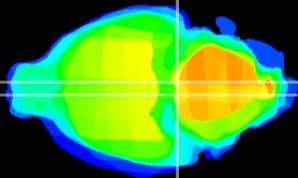

Coronal

Sagittal-R

Sagittal-L

ViBrism: CX19619
Horizontal

Pn