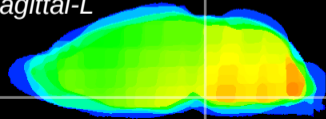

Coronal

Sagittal-R

Sagittal-L

ViBrism: CX19619
Horizontal

Pn