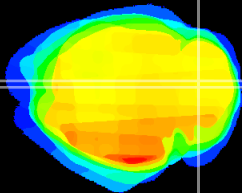

Coronal

Sagittal-R

Sagittal-L

ViBrism: CX19625
Horizontal

Cb vermis