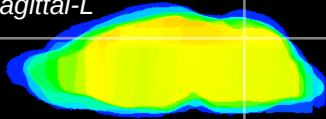

Coronal

Sagittal-R

Sagittal-L

ViBrism: CX19625
Horizontal

Cb vermis