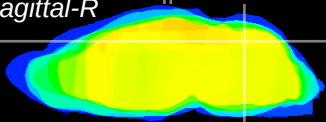

Coronal

Sagittal-R

Sagittal-L

ViBrism: CX19625
Horizontal

Cb vermis