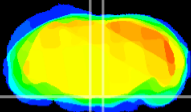

Coronal

Sagittal-R

Sagittal-L

ViBrism: CX19625
Horizontal

Pn