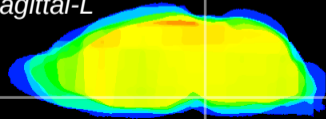

Coronal

Sagittal-R

Sagittal-L

ViBrism: CX19625
Horizontal

Pn