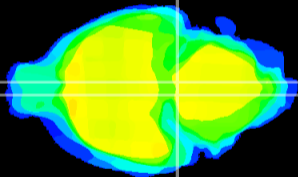

Coronal

Sagittal-R

Sagittal-L

ViBrism: CX19625
Horizontal

Pn