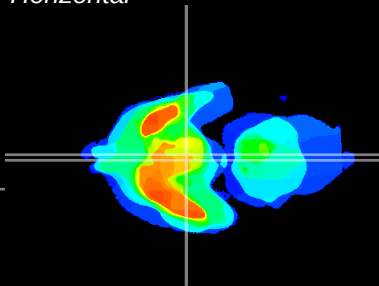

Coronal

Sagittal-R

Sagittal-L

ViBrism: CX19628
Horizontal

Arc