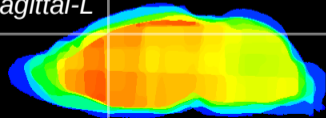

Coronal

Sagittal-R

Sagittal-L

ViBrism: CX19628
Horizontal

Cx motor