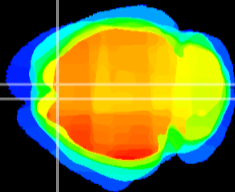

Coronal

Sagittal-R

Sagittal-L

ViBrism: CX19628
Horizontal

Cx motor