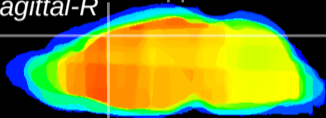

Coronal

Sagittal-R

Sagittal-L

ViBrism: CX19628
Horizontal

Cx motor