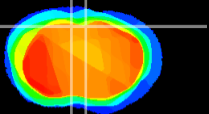

Coronal

Sagittal-R

Sagittal-L

ViBrism: CX19628
Horizontal

Cx motor