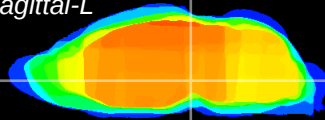

Coronal

Sagittal-R

Sagittal-L

ViBrism: CX19631
Horizontal

VTA