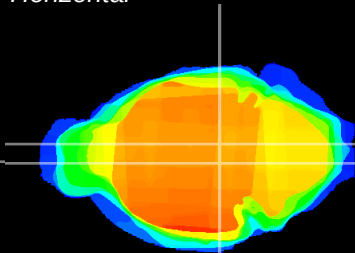

Coronal

Sagittal-R

Sagittal-L

ViBrism: CX19631
Horizontal

VTA