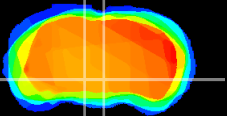

Coronal

Sagittal-R

Sagittal-L

ViBrism: CX19631
Horizontal

VTA