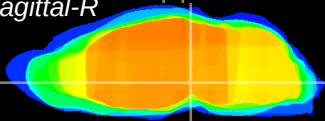

Coronal

Sagittal-R

Sagittal-L

ViBrism: CX19631
Horizontal

VTA