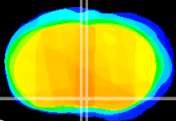

Coronal

Sagittal-R

Sagittal-L

ViBriSM: CX19635
Horizontal

MPA