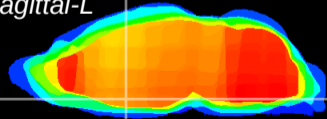

Coronal

Sagittal-R

Sagittal-L

ViBriSM: CX19635
Horizontal

MPA