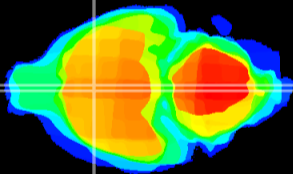

Coronal

Sagittal-R

Sagittal-L

ViBriSM: CX19635
Horizontal

MPA