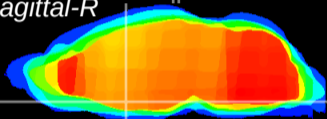

Coronal

Sagittal-R

Sagittal-L

ViBriSM: CX19635
Horizontal

MPA