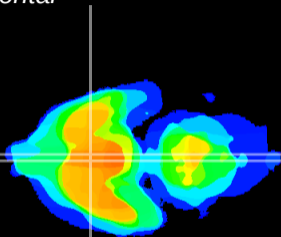

Coronal

Sagittal-R

Sagittal-L

ViBriSm: CX19635  
Horizontal

SCN