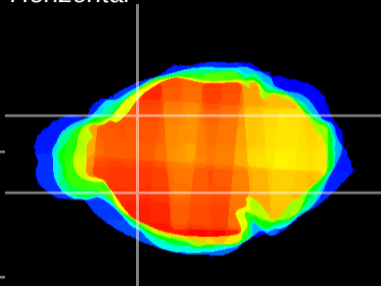

Coronal

Sagittal-R

Sagittal-L

ViBrism: CX19642
Horizontal

CPU lateral