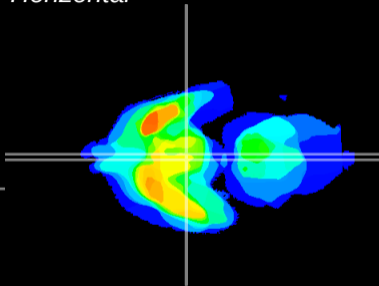

Coronal

Sagittal-R

Sagittal-L

ViBrism: CX19643
Horizontal

Arc