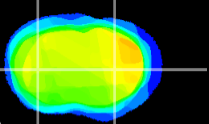

Coronal

Sagittal-R

Sagittal-L

ViBris: CX19645
Horizontal

CPU lateral