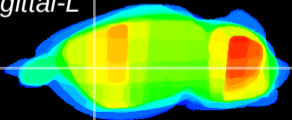

Coronal

Sagittal-R

Sagittal-L

ViBris: CX19645
Horizontal

CPU lateral