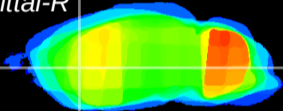

Coronal

Sagittal-R

Sagittal-L

ViBris: CX19645
Horizontal

CPU lateral