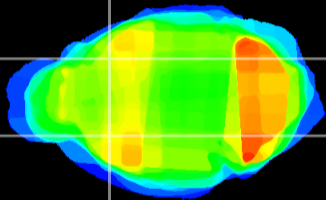

Coronal

Sagittal-R

Sagittal-L

ViBris: CX19645
Horizontal

CPU lateral