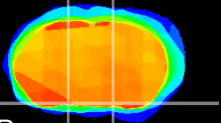

Coronal

Sagittal-R

Sagittal-L

ViBrism: CX19646
Horizontal

S0