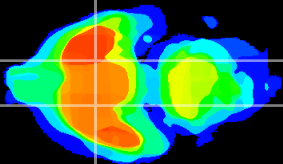

Coronal

Sagittal-R

Sagittal-L

ViBrism: CX19646
Horizontal

S0