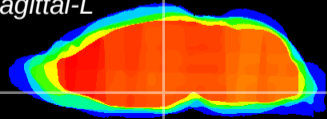

Coronal

Sagittal-R

Sagittal-L

ViBrism: CX19647
Horizontal

DM