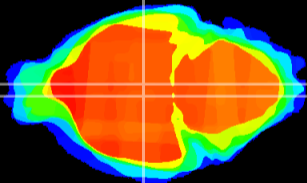

Coronal

Sagittal-R

Sagittal-L

ViBrism: CX19647
Horizontal

DM